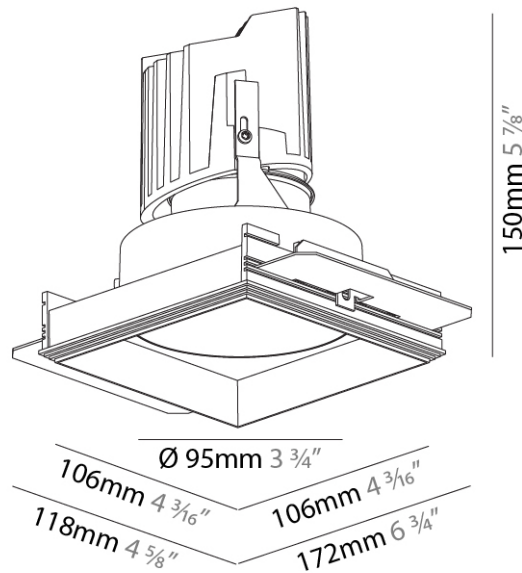

ELECTRICAL

Lamp Type: LED (Zhaga Standard)
Input Wattage (W): 15.5
Total Output Wattage (W): 14.5
Dimming: Tri-Mode (Non-Dimming and Phase Dimming (120Vac only) and 0-10V Dimming)
Driver Included: No
Driver Location: Recessed Housing
Driver Type: Constant Current - Universal
Driver Class: Class 2
Housing: See components
Input Voltage (V): 120 - 277
Constant Current (MA): 500

LED

Number of LEDs: 1
Color Temperature (°K): 2700 / 3000 / 3500 / 4000
Max. Delivered Lumen (lm): 940 / 980 / 1029 / 1050
Nominal Lumen (lm): 1386 / 1438 / 1511 / 1542
CRI: >90 CRI
Efficiency (%): 87.9 / 88.4 / 87.9
Lamp Life (hrs): 50000
Upon Request: RGB-W Tunable White Special Color Temperature Special LED

OPTICAL

Reflector*: 20 / 40 / 60
Upon Request: Special Beam Angles

RATINGS AND CERTIFICATIONS

Available for international specifications by adding 'INT' at the end of the existing Model #. For assistance on 'custom' specifications, contact zteam@zaneen.com. In a constant effort to supply the best product, we reserve the right to change specifications or materials without notice. The most recent specification sheets are found at zaneen.com

IP rating: IP20