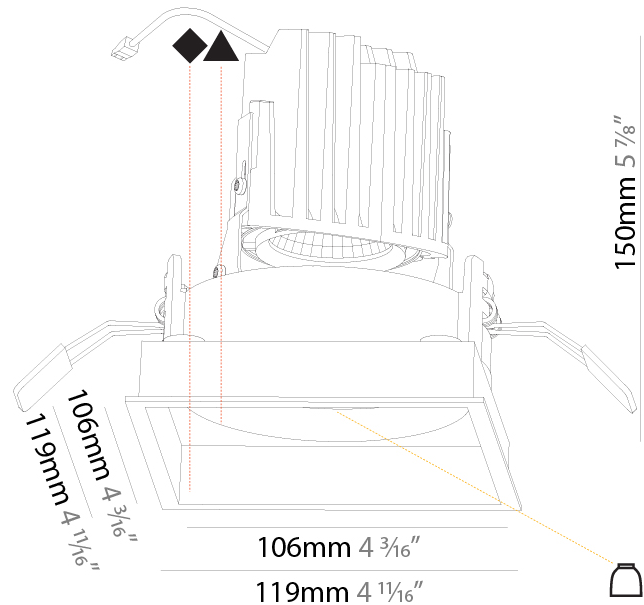

GENERAL

Series: Bioniq
Subseries: Bioniq Square Deep
Brand: Prolicht
Division: Architectural
Mounting Type: Recessed
Mounting Location: Ceiling
Subcategory: Downlight

PHYSICAL

Shape: Square
Length (mm): 119
Length (in): 4 11/16
Width (mm): 119
Width (in): 4 11/16
Depth (mm): 150
Depth (in): 5 7/8
Ceiling Thickness (mm): 10 / 12.5 / 15
Ceiling Thickness (in): 3/8 or 1/2 or 9/16
Min. Recessing Depth (mm): 170
Min. Recessing Depth (in): 6 11/16
Light Distribution: Downlight
Weight (kg): 0.626
Weight (lbs): 1.38
Fixture Finish: SSR / BKV / CWI / CRY / HAB / UFT / ITA / RUA / FTG / MYG / LOD / PUS / FRO / FUP / KIA / POP / BLS / SPG / MEY / GOH / GUM / CHC / COM / ABZ / JAG / OBR / MOS / ROR
Fixture Material: Aluminum Die Cast
Cut-out Measurements: 114mm / 4 1/2" x 114mm / 4 1/2"

ELECTRICAL

Lamp Type: LED (Zhaga Standard)
Input Wattage (W): 16.5
Total Output Wattage (W): 14
Dimming: Tri-Mode (Non-Dimming and Phase Dimming (120Vac only) and 0-10V Dimming)
Driver Included: No
Driver Location: Recessed Housing
Driver Type: Constant Current - Universal
Driver Class: Class 2
Input Voltage (V): 120 - 277
Constant Current (MA): 500

LED

Number of LEDs: 1
Color Temperature (°K): 2700 / 3000 / 3500 / 4000
Max. Delivered Lumen (lm): 940 / 980 / 1029 / 1050
Nominal Lumen (lm): 1386 / 1438 / 1511 / 1542
CRI: >90 CRI

OPTICAL

Reflector: 20 / 40 / 60

RATINGS AND CERTIFICATIONS

Certified By: Certified for North American Standards
IP rating: IP20